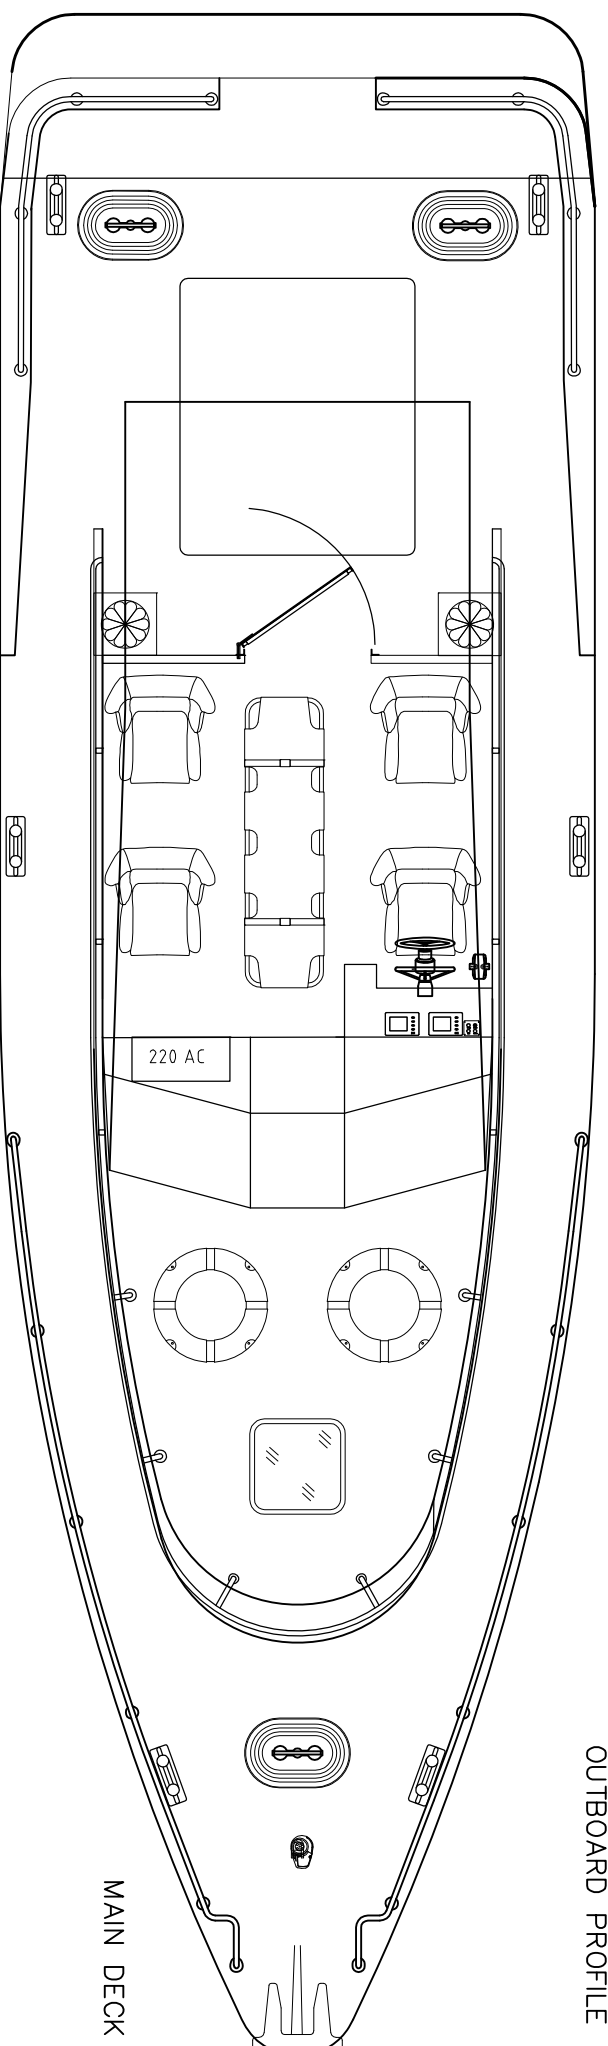

# 12m Waterjet Security Boat

## PARTICULARS

Length Overall(Hull)	:12.0m
Length Waterline	:10.5m
Moulded Beam	:3.80m
Moulded Draught	:0.83m
Moulded Depth	:1.98m
Design Weight	:11.0Tonnes
Fuel Capacity	:2800 Litres
Fresh Water	:400 Litres
Crew Capacity	:2 Bunks
Main Engine	:CAT C12
Water Jet	:HJ 322
Design Class	:BV
Maximum Speed	:30 Knots
Cruising	:26 Knots
Range	:500 nautical miles

DRAWN	RAPHUS	11 JUL 2011	PROJECT
CHECKED	VICTOR	12 JUL 2011	12M Waterjet Security Boat
SCALE	SIZE	DWG NO.	TITLE
NTS	A3	SMS-12MJSB-GA	GENERAL ARRANGEMENT
		REV	
		0	