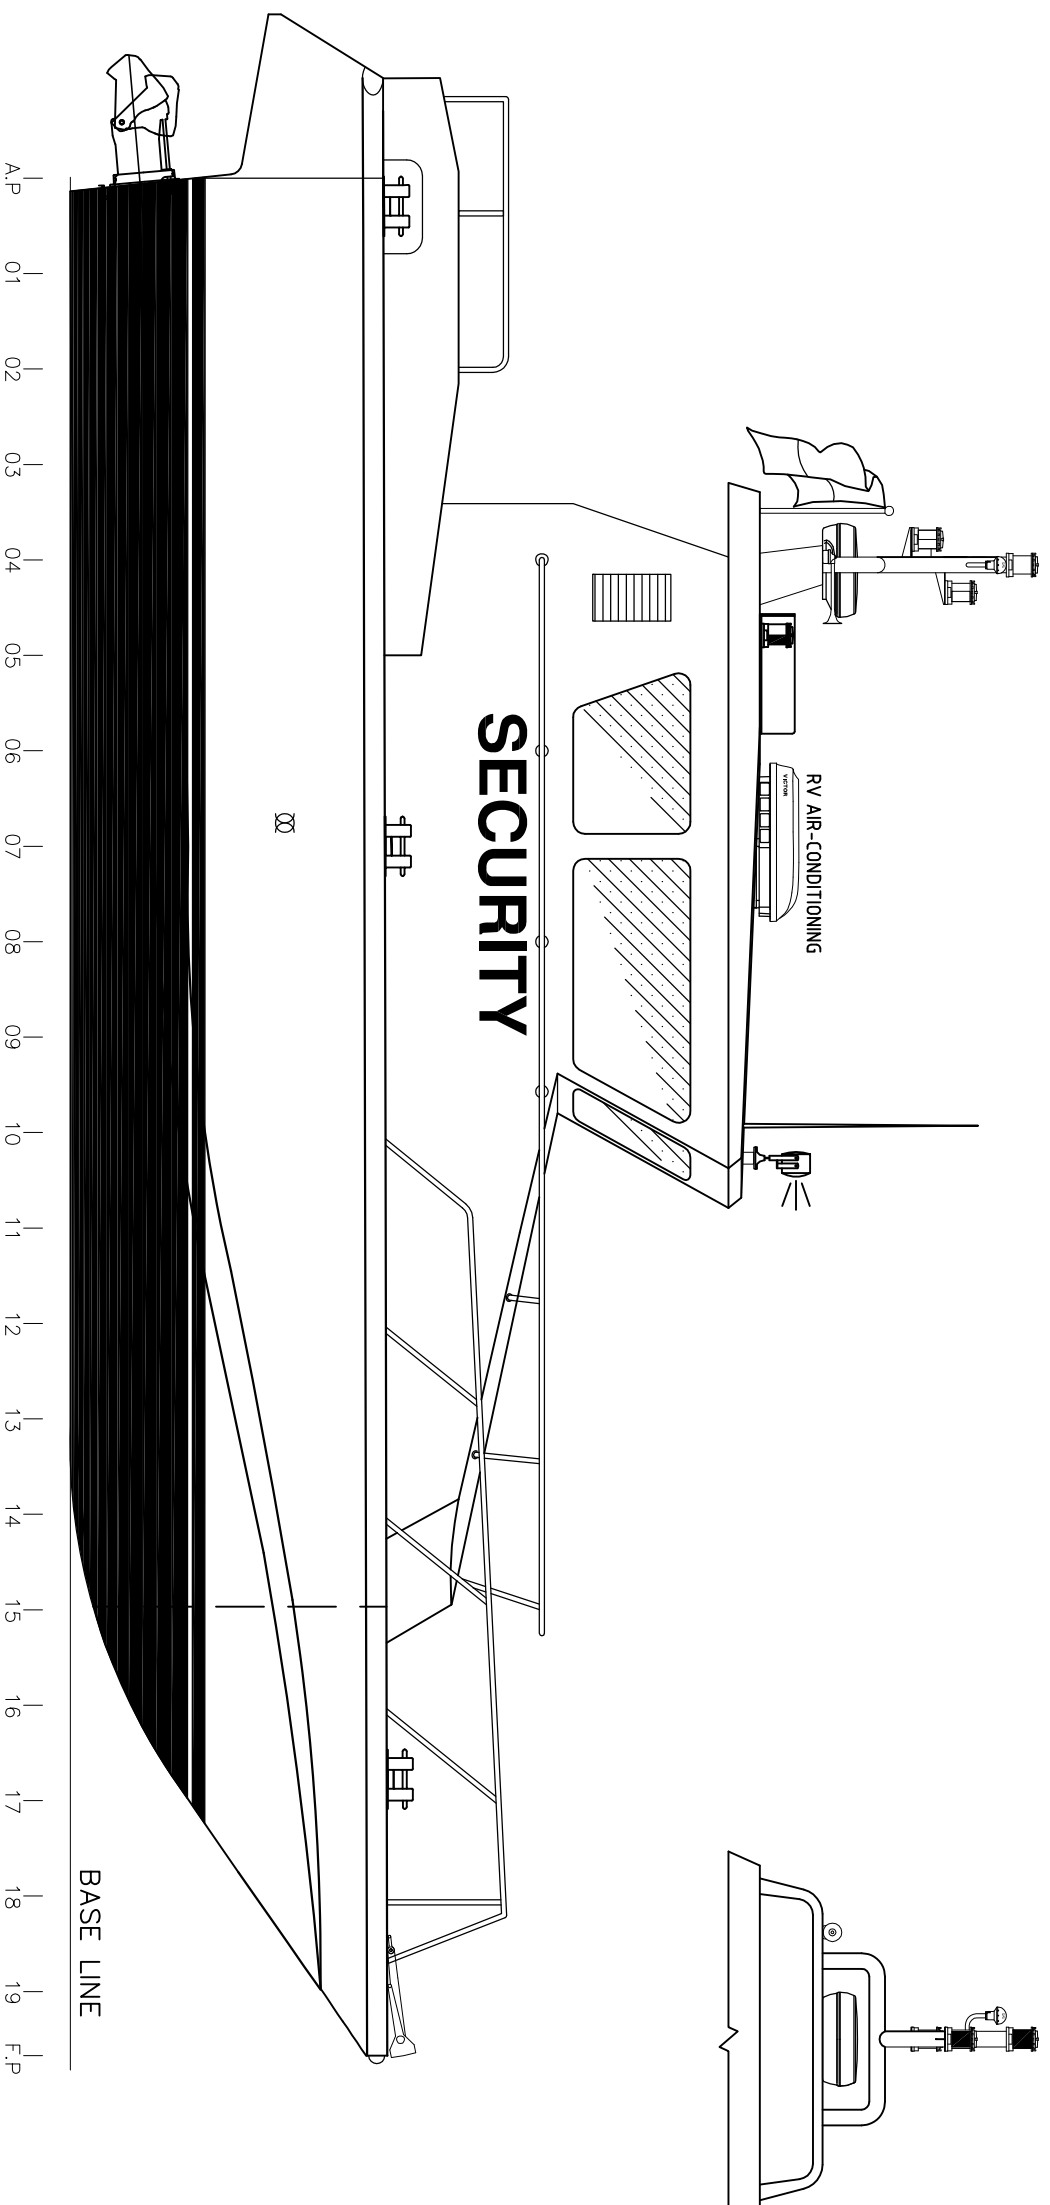

# 12m Waterjet Security Boat

## PARTICULARS

Length Overall(Hull)	:12.0m
Length Waterline	:10.5m
Moulded Beam	:3.80m
Moulded Draught	:0.83m
Moulded Depth	:1.98m
Design Weight	:11.0Tonnes
Fuel Capacity	:2800 Litres
Fresh Water	:400 Litres
Crew Capacity	:2 Bunks
Main Engine	:CAT C12
Water Jet	:HJ 322
Design Class	:BV
Maximum Speed	:30 Knots
Cruising	:26 Knots
Range	:500 nautical miles

DRAWN	RAPHUS	11 JUL 2011	PROJECT
CHECKED	VICTOR	12 JUL 2011	12M Waterjet Security Boat
SCALE	SIZE	DWG NO.	TITLE
NTS	A3	SMS-12MJSB-GA	GENERAL ARRANGEMENT
		REV	
		0	