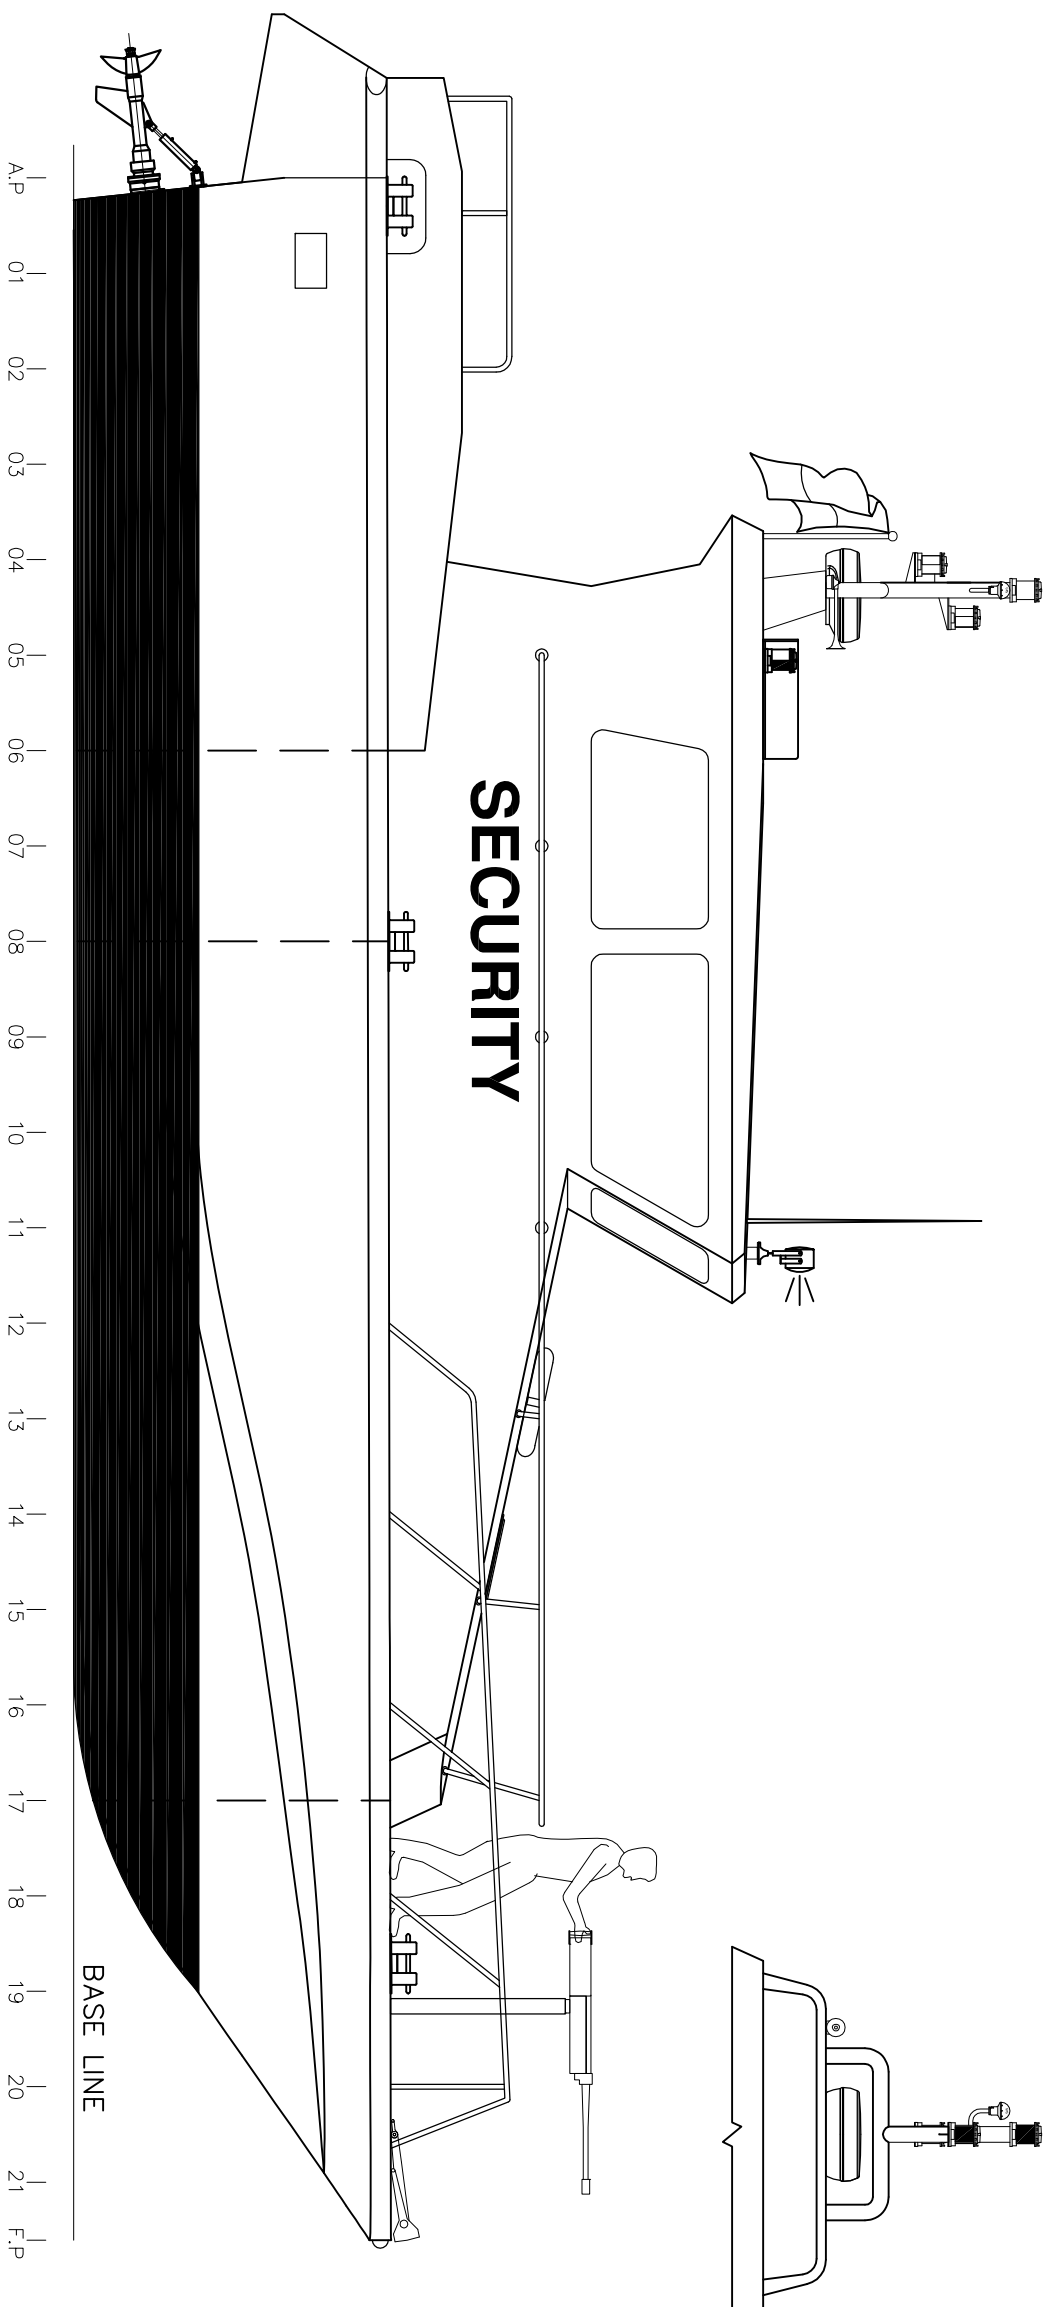

14m Patrol Craft

PARTICULARS

Length Overall(Hull)	:14,2m
Length Waterline	:11,6m
Moulded Beam	:3,80m
Moulded Draught	:0,75m
Moulded Depth	:1,98m
Design Weight	:11,0Tonnes
Fuel Capacity	:2400 Litres
Fresh Water	:400 Litres
Crew Capacity	:2 Bunks
Main Engine	:2x500BHP
Surface Drive	:SMD 300-A
Design Class	:BV
Maximum Speed	:30 Knots
Cruising	:24 Knots
Range	:200 nautical miles

REV	MODIFICATIONS	DATE	BY

SINA MARINE SERVICE PTE LTD
 21 BUKIT BATOK CRESCENT #17-83 WCEGA TOWER S658065
 TEL: (65) 6316 1662 FAX: (65) 6570 3262
 email/website: info@sinamarine.com

DRAWN	RAPHUS	12 AUG 2011	PROJECT
CHECKED	VICTOR	13 AUG 2011	14M Patrol Craft
SCALE	SIZE	DWG NO.	TITLE
NTS	A3	SMS-14MAPC-GA	GENERAL ARRANGEMENT
		REV	
		0	