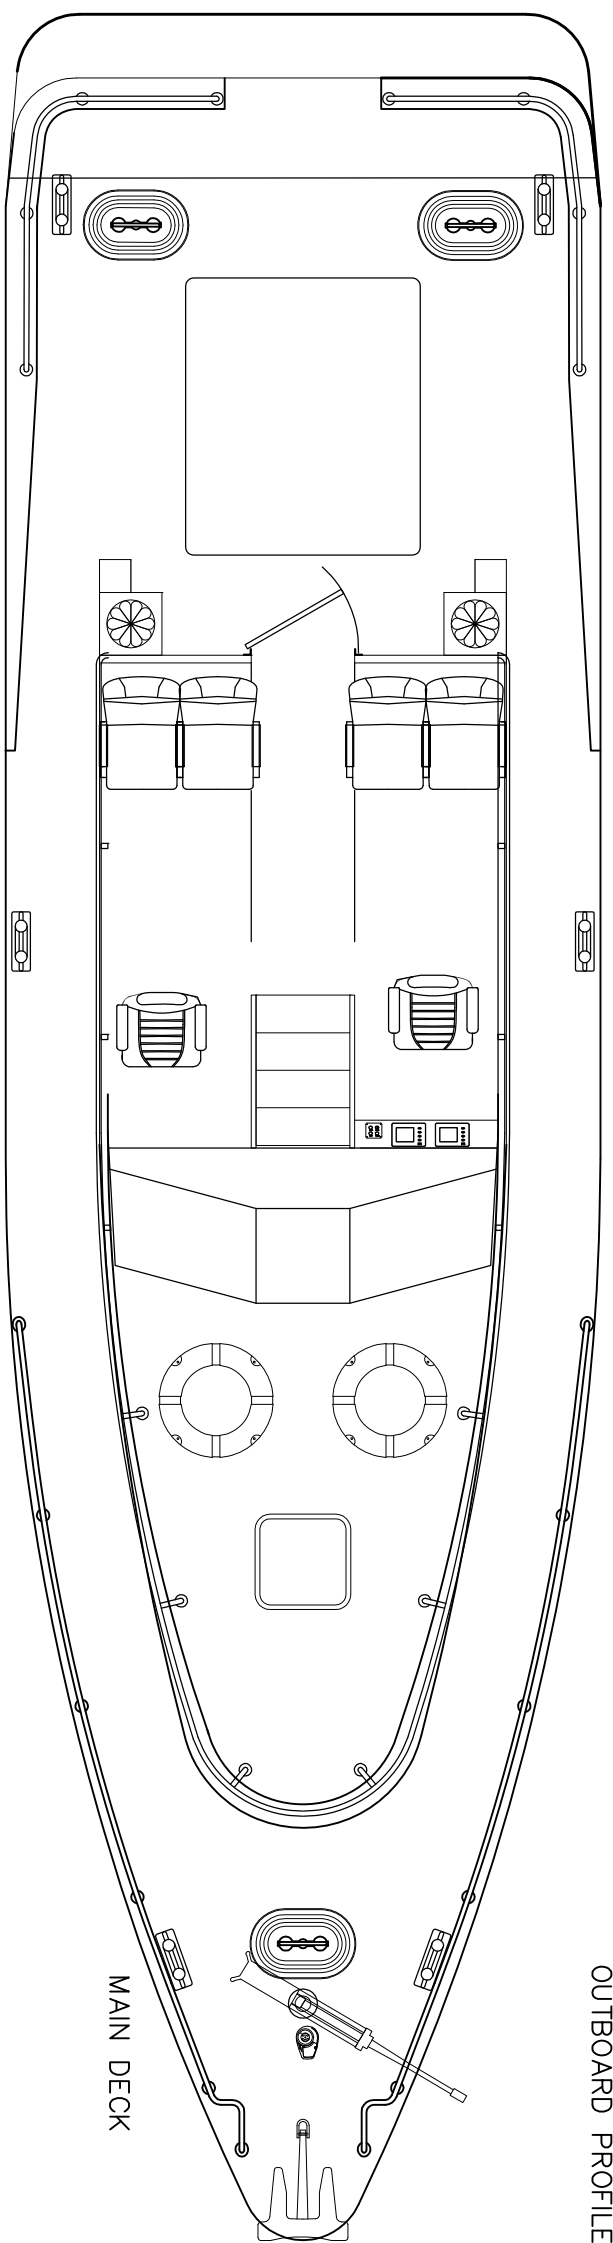

14m Patrol Craft

PARTICULARS

Length Overall(Hull)	:14,2m
Length Waterline	:11,6m
Moulded Beam	:3,80m
Moulded Draught	:0,75m
Moulded Depth	:1,98m
Design Weight	:11,0Tonnes
Fuel Capacity	:2400 Litres
Fresh Water	:400 Litres
Crew Capacity	:2 Bunks
Main Engine	:2x500BHP
Surface Drive	:SMD 300-A
Design Class	:BV
Maximum Speed	:30 Knots
Cruising	:24 Knots
Range	:200 nautical miles

REV	MODIFICATIONS	DATE	BY

SINA MARINE SERVICE PTE LTD
 21 BUKIT BATOK CRESCENT #17-83 WCEGA TOWER S658065
 TEL: (65) 6316 1662 FAX: (65) 6570 3262
 email/website: info@sinamarine.com

DRAWN	RAPHUS	12 AUG 2011	PROJECT
CHECKED	VICTOR	13 AUG 2011	14M Patrol Craft
SCALE	SIZE	DWG NO.	TITLE
NTS	A3	SMS-14MAPC-GA	GENERAL ARRANGEMENT
		REV	
		0	