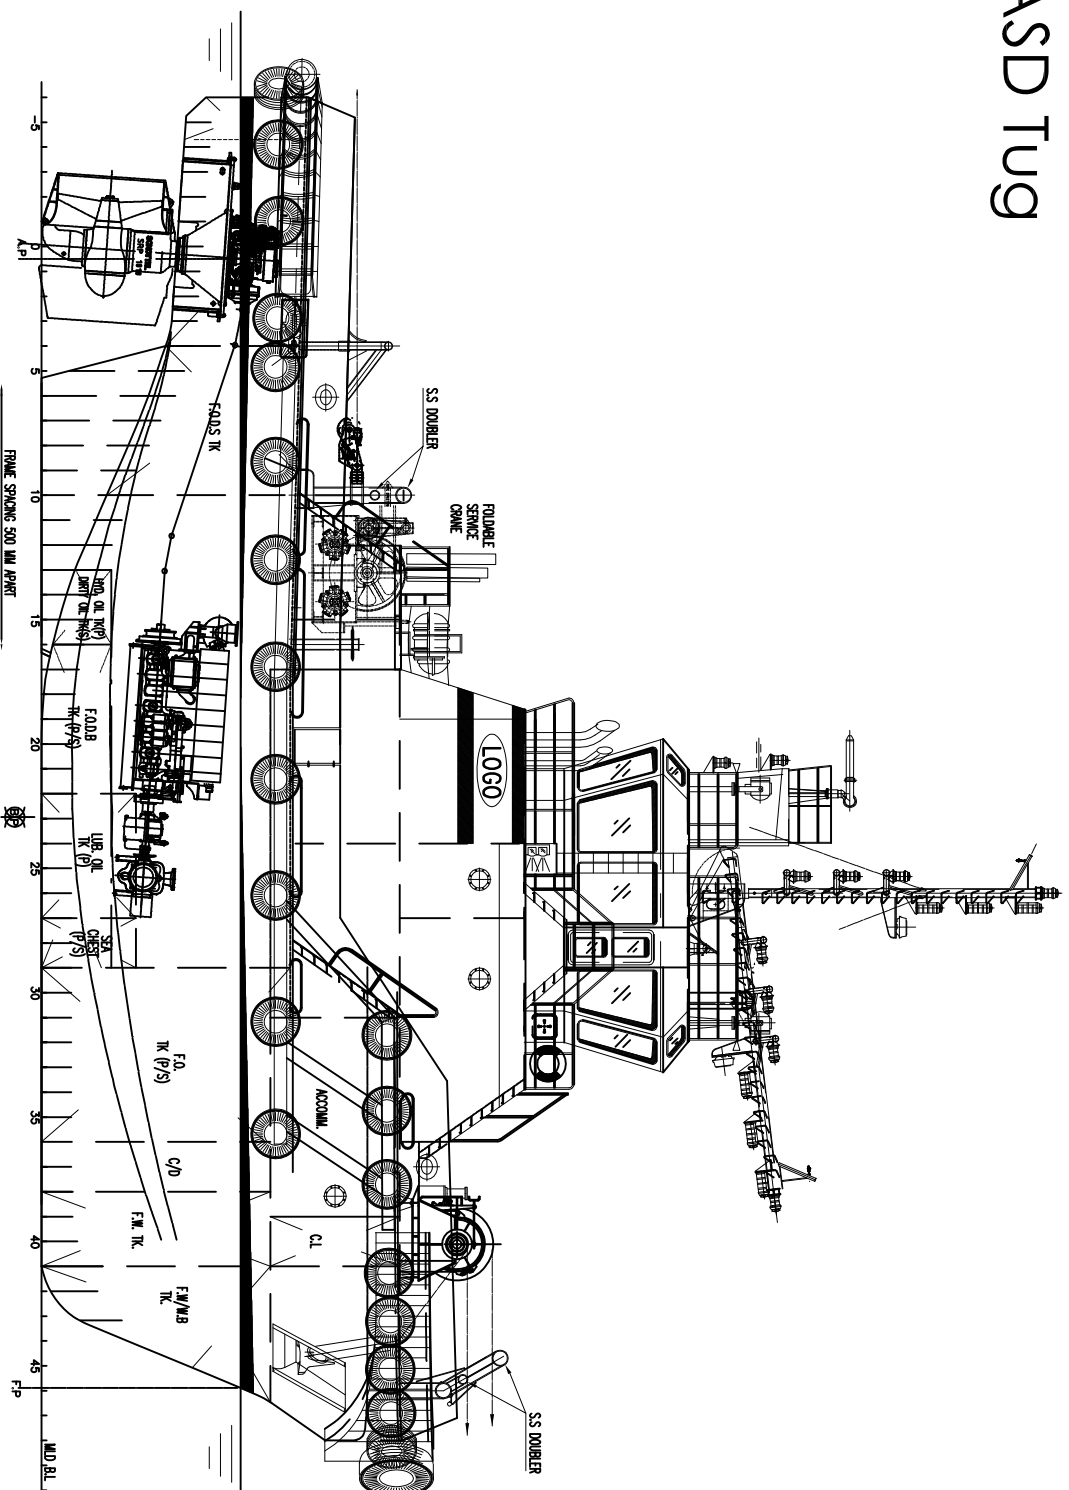

28m ASD Tug

OUTBOARD PROFILE

PRINCIPAL DIMENSIONS

LENGTH O.A. (EXTREME)	28.00 M
LENGTH B.P.	22.94 M
BREADTH MLD.	9.80 M
DEPTH MLD.	4.90 M
DRAFT MAX.	4.00 M

COMPLEMENT	8 MEN
BOLLARD PULL	APPROX. 42 TONNES
SPEED	APPROX. 12 KNOTS

SINA MARINE SERVICE PTE LTD
 21 BUKIT BATOK CRESCENT #17-83 WCEGA TOWER S658065
 TEL: (65) 6316 1662 FAX: (65) 6570 3262
 email/website: info@sinamarine.com

REV	MODIFICATIONS	DATE	BY

DRAWN	RAPHUS	27 JUL 2011	PROJECT	28M ASD Tug
CHECKED	VICTOR	27 JUL 2011	TITLE	GENERAL ARRANGEMENT
SCALE	SIZE	DWG NO.	REV	
NTS	A3	SMS-28MTUG-GA	0	