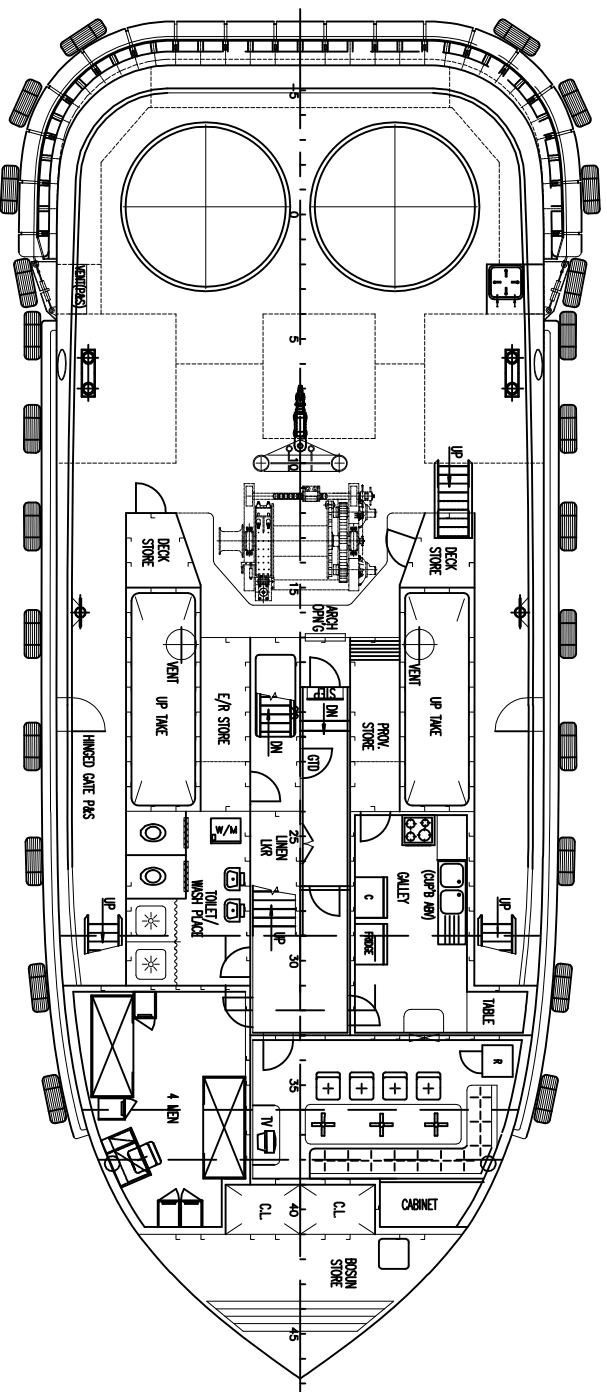

28m ASD Tug

OUTBOARD PROFILE

PRINCIPAL DIMENSIONS

LENGTH O.A. (EXTREME)	28.00 M
LENGTH B.P.	22.94 M
BREADTH MLD.	9.80 M
DEPTH MLD.	4.90 M
DRAFT MAX.	4.00 M

COMPLEMENT	8 MEN
BOLLARD PULL	APPROX. 42 TONNES
SPEED	APPROX. 12 KNOTS

SINA MARINE SERVICE PTE LTD
 21 BUKIT BATOK CRESCENT #17-83 WCEGA TOWER S658065
 TEL: (65) 6316 1662 FAX: (65) 6570 3262
 email/website: info@sinamarine.com

REV	MODIFICATIONS	DATE	BY

DRAWN	RAPHUS	27 JUL 2011	PROJECT	28M ASD Tug
CHECKED	VICTOR	27 JUL 2011	TITLE	GENERAL ARRANGEMENT
SCALE	SIZE	DWG NO.	REV	
NTS	A3	SMS-28MTUG-GA	0	